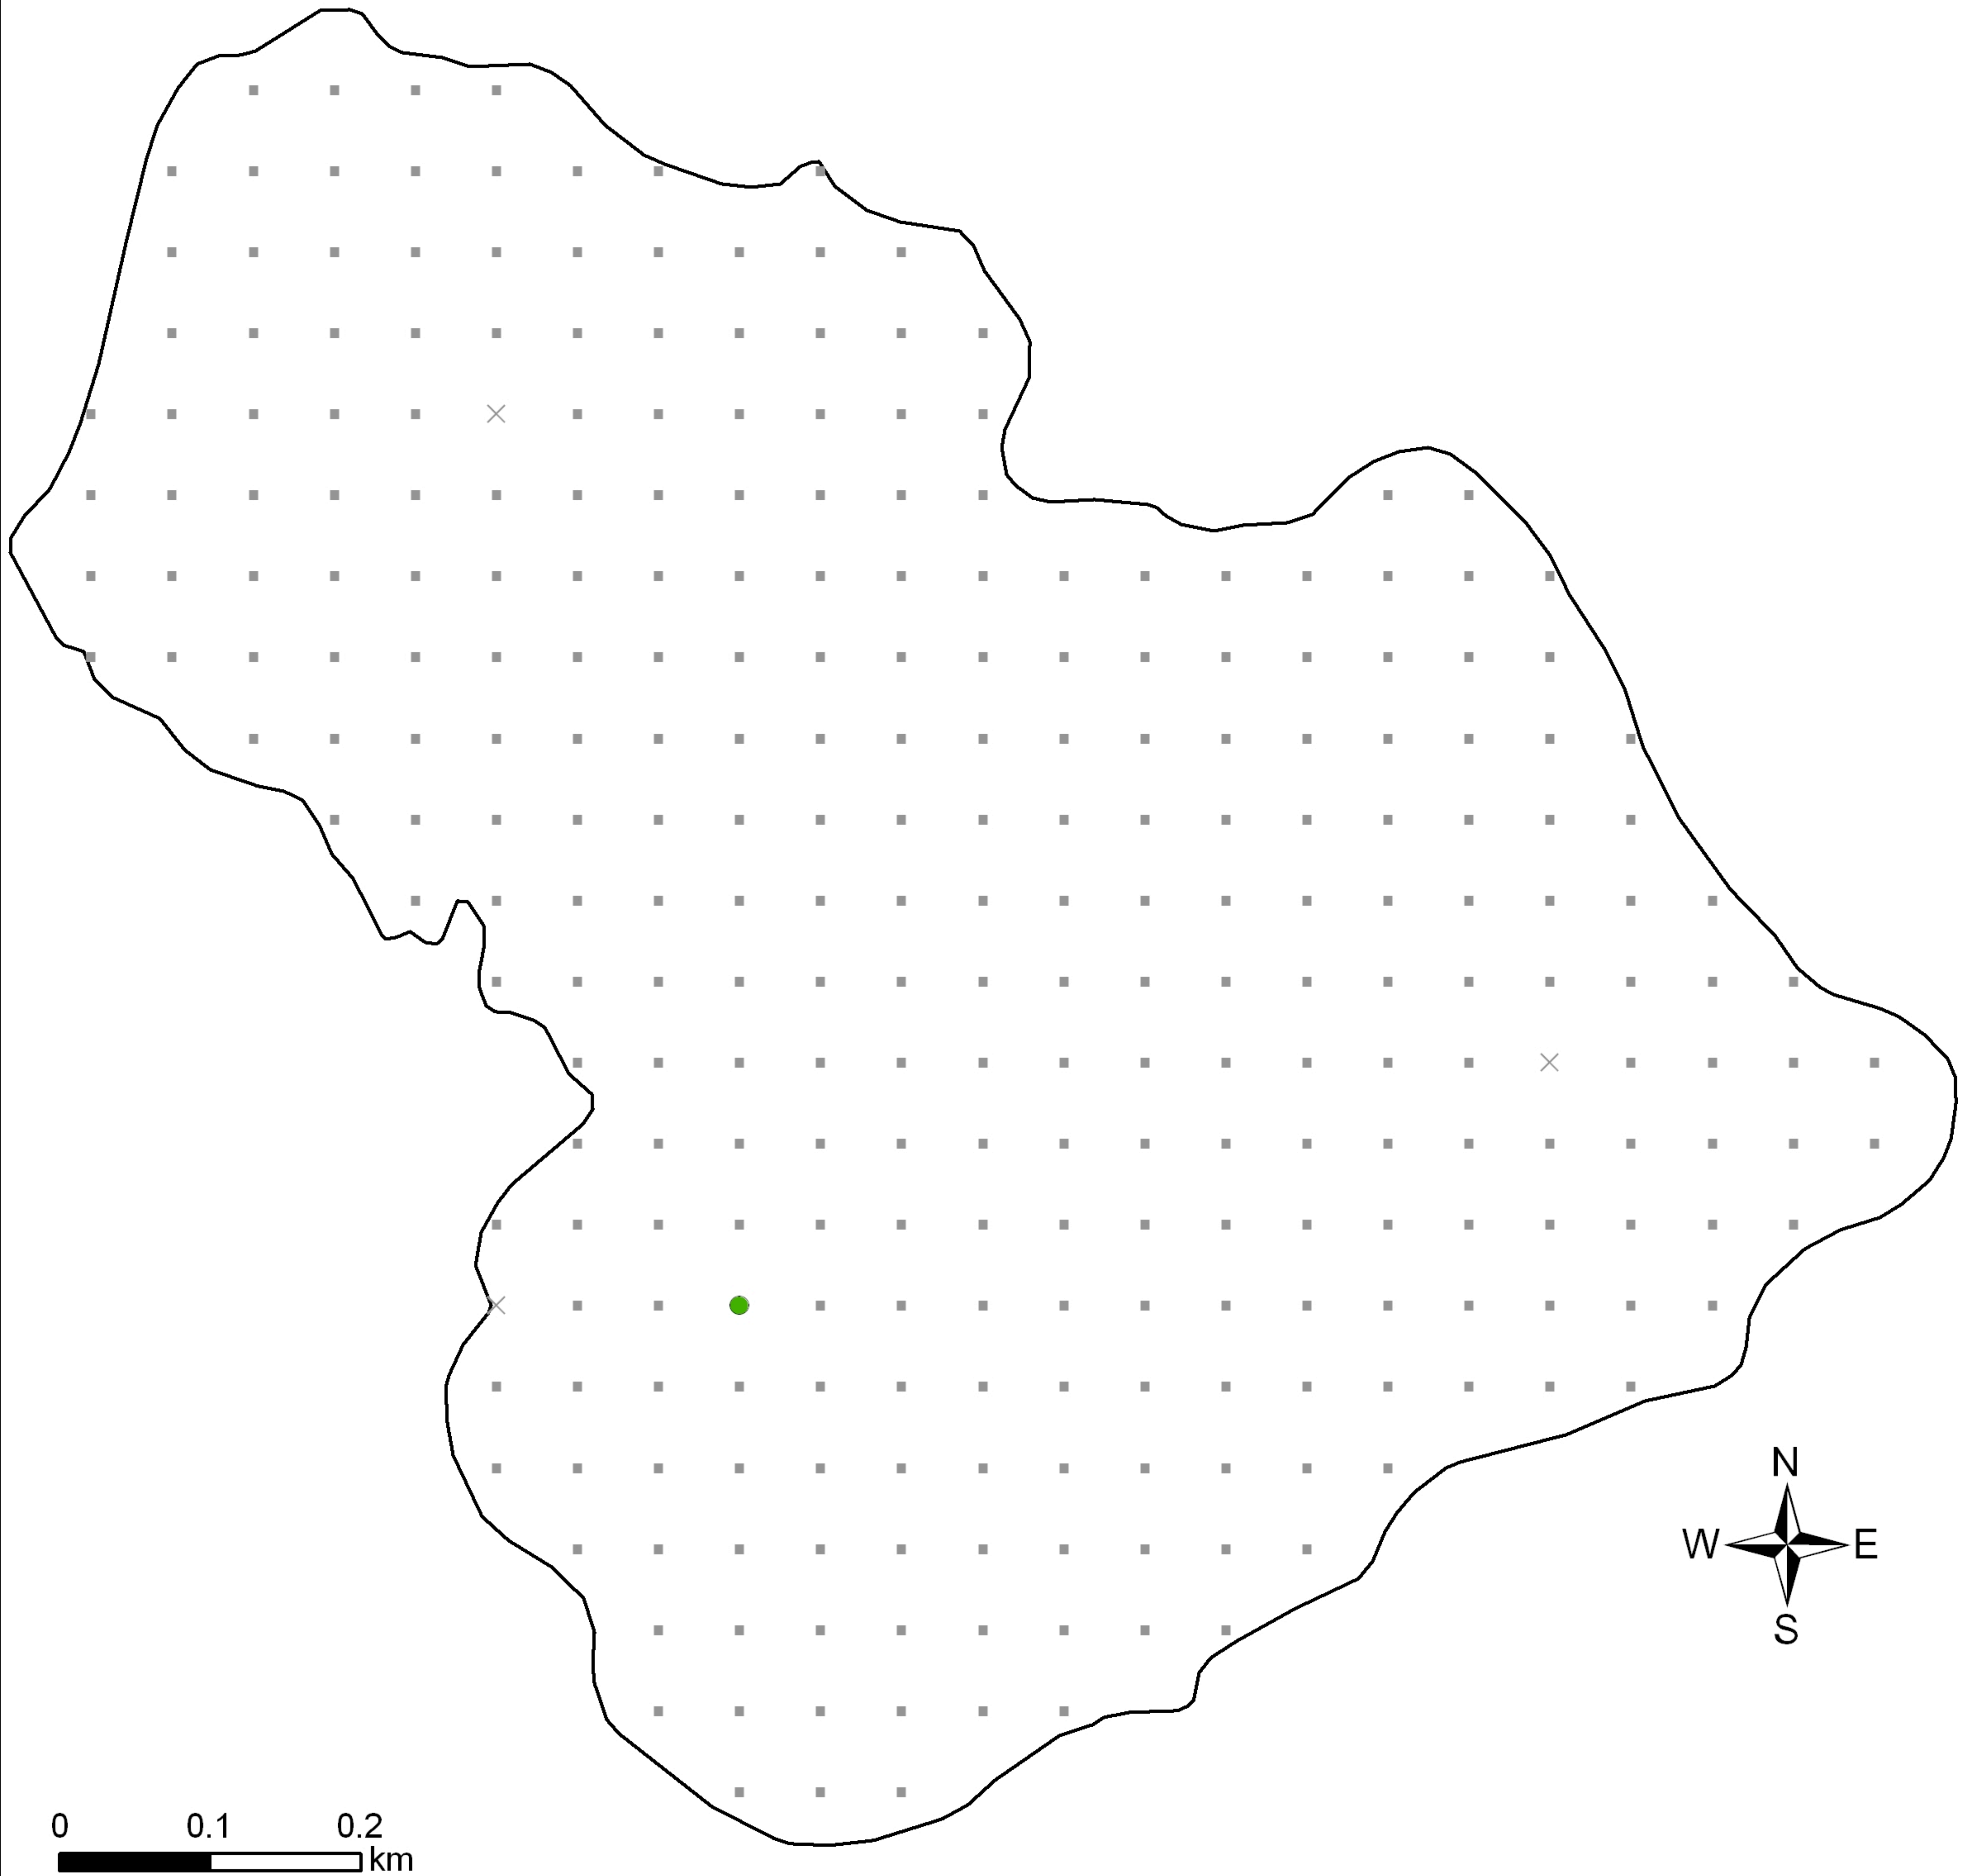

Kettle Moraine Lake - Fond du Lac County

June 21, 2010

Illustration of Rake Fullness Rating

Curly Leaf Pondweed Rake Fullness Rating

- Visual
- 1
- 2
- 3

- × Not Sampled
- NO CLP

<http://dnr.wi.gov>